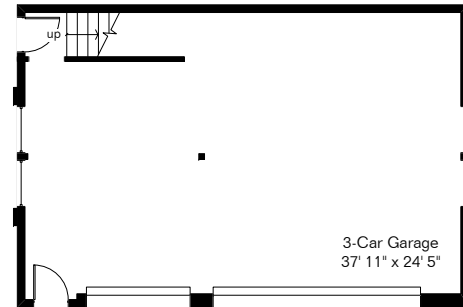

The square footages and room size information are deemed to be reliable but are not guaranteed and should be independently verified.

6451 N Via del Emigrado

Upper Level

Living Area 4,622 Sq Ft
Studio/Play Room 1,009 Sq Ft
Garage 1,028 Sq Ft

Main Level

Site Visit May 2010

0 ft. 6 ft. 10 ft. 20 ft.

Copyright 2010 Floor Plans First! LLC
All Rights Reserved.

www.FloorPlansFirst.com

Toll Free (877) 887-1500
Voice (520) 881-1500
Fax (520) 791-7701

Floor Plans First!
See the Floor Plan First!