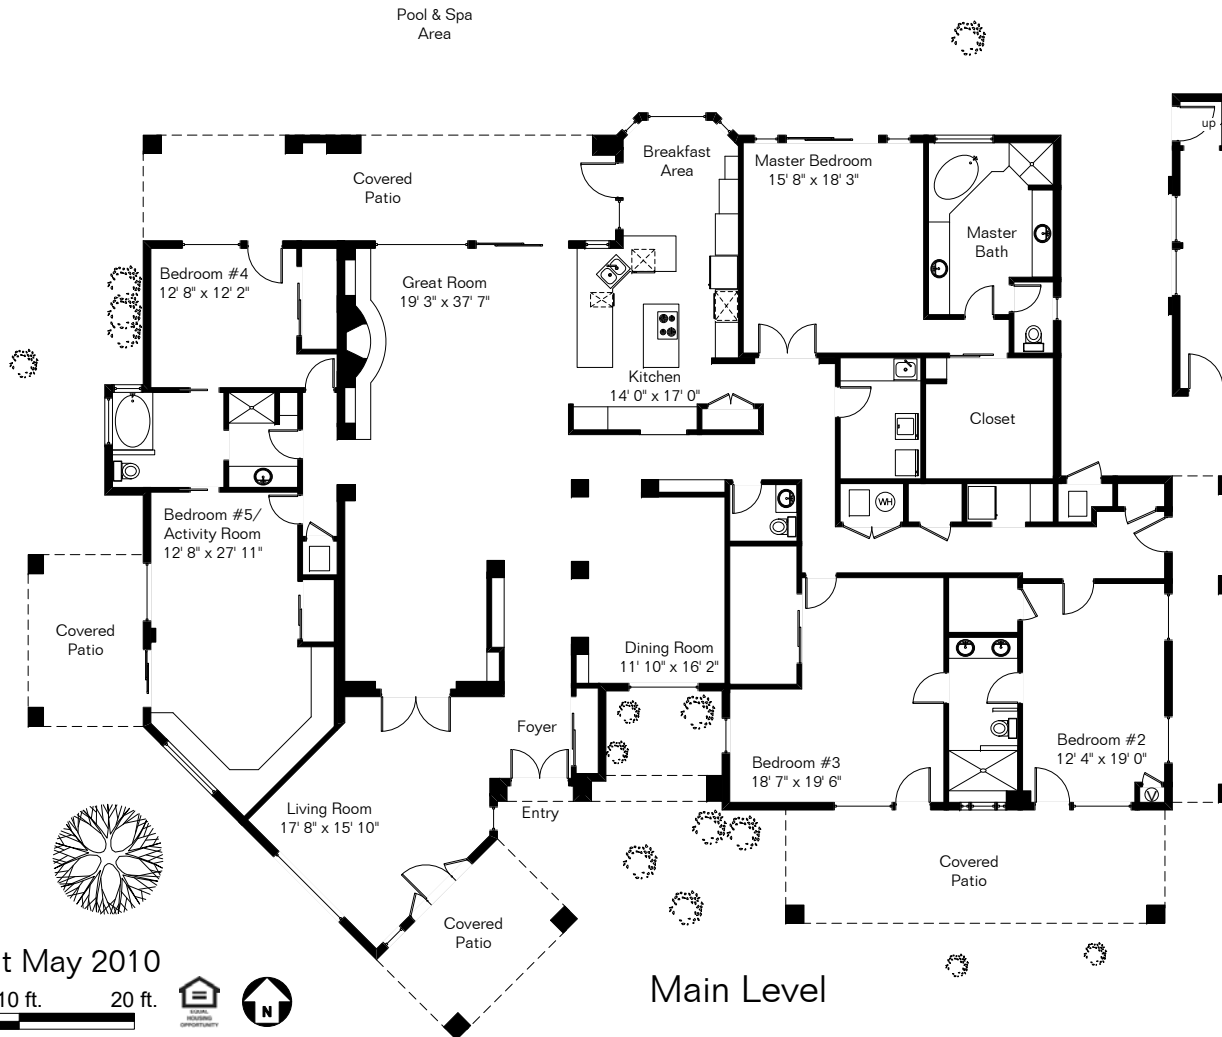

The square footages and room size information are deemed to be reliable but are not guaranteed and should be independently verified.

6451 N Via del Emigrado

Upper Level

Living Area 4,622 Sq Ft
Studio/Play Room 1,009 Sq Ft
Garage 1,028 Sq Ft

Main Level

Site Visit May 2010

0 ft. 6 ft. 10 ft. 20 ft.

Copyright 2010 Floor Plans First! LLC
All Rights Reserved.

www.FloorPlansFirst.com

Toll Free (877) 887-1500
Voice (520) 881-1500
Fax (520) 791-7701

Floor Plans First!
See the Floor Plan First!