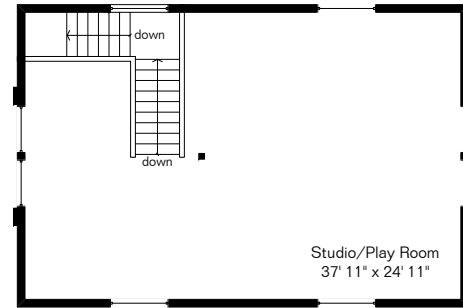

The square footages and room size information are deemed to be reliable but are not guaranteed and should be independently verified.

6451 N Via del Emigrado

Upper Level

Living Area 4,622 Sq Ft
Studio/Play Room 1,009 Sq Ft
Garage 1,028 Sq Ft

Main Level

Site Visit May 2010

0 ft. 6 ft. 10 ft. 20 ft.

Copyright 2010 Floor Plans First! LLC
All Rights Reserved.

www.FloorPlansFirst.com

Toll Free (877) 887-1500
Voice (520) 881-1500
Fax (520) 791-7701

Floor Plans First!
See the Floor Plan First!